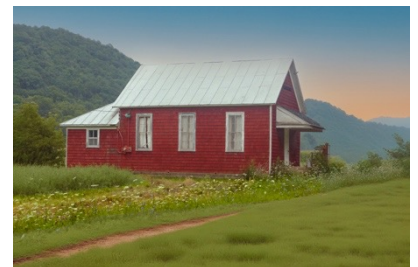

A Walk in the Woods 2:1

Along the Banks 2:3

Marshy Morn 1:1

Around the Bend 3:4

Misty Reflection 2:3

Mossy Falls 3:4

Country Lane 2:3

Blazing Star Meadow 3:1

Art for Healing Environments

JMason Studio creates landscape photography focused on light, atmosphere, and expansive natural environments. Our work is frequently used in healthcare and senior living settings because it promotes calm, reflection, and connection to nature. Collections emphasize open landscapes, water, and quiet pathways that align with evidence-based healing design principles.

#### **Nature-inspired collections:**

- Coastal & Streams
- Vista Views
- Prairie & Meadows
- Woodland & Forest
- Evocative & Impressionistic

#### **Materials:**

- Framed Canvas
- Baryta Prints
- Direct Print Aluminum
- Acrylic Face Mount
- Large-Scale Wall Murals
- Digital Image Licensing