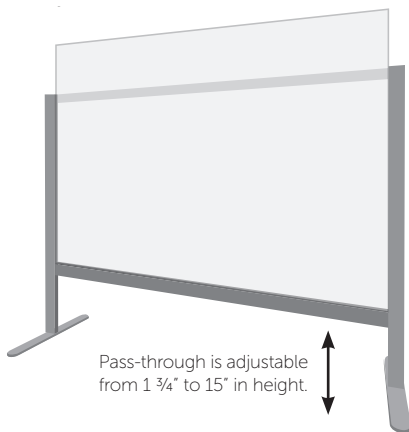

Deluxe Countertop Shield

Stable – Portable – Adjustable

Pass-through is easily adjusted by loosening two knobs.

- Acrylic provides great transparency, is lightweight & shatter-resistant
- Sturdy anodized aluminum frame has 15" feet that can be clamped to the countertop for added stability
- The pass-through is adjustable from 1 3/4" to 12" high
- Optional desk or counter clamps
- Acrylic has polished edges
- Permanent & easy to install
- Custom sizes available

- Acrylic provides great transparency, is lightweight & shatter-resistant
- Sturdy anodized aluminum frame has 15" feet
- Adjustable up to 78" high
- Acrylic has anodized aluminum frame

Complete with 1/4" Acrylic		
D2678	32" W × 40" H	\$254.09
D3278	40" W × 50" H	\$343.03
D5078	48" W × 60" H	\$422.80

Portable Partitions

Stable – Portable

- Acrylic provides great transparency, is lightweight and shatter-resistant
- Sturdy anodized aluminum frame has 24" feet
- Acrylic has anodized aluminum frame
- Frame knocks down for shipping