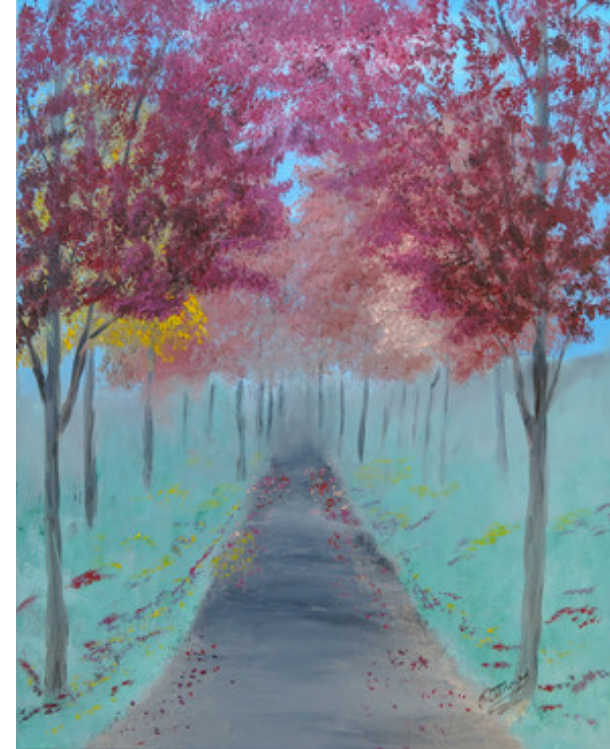

PATH THROUGH RED AUTUMN

Path Through Red Autumn 16x20 oil on canvas

$517.00

www.rmtartist.com/originals/art_print_products/path-through-red-autumn